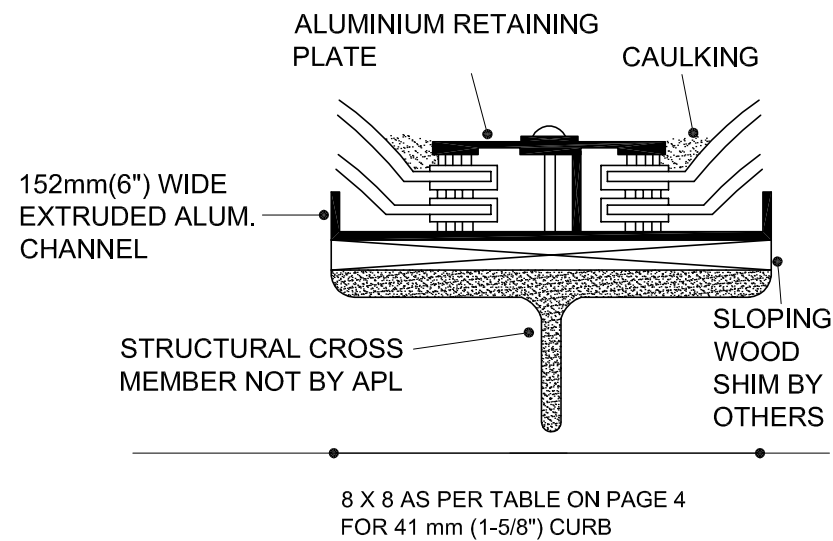

CLUSTER SKYLIGHTS ALUMINIUM

MULLION PLAN

<p>THE USE OF THIS DRAWING IS RESTRICTED TO INSTRUCTIONS RECEIVED FROM ARCHITECTURAL PLASTICS LTD.</p> <p>COPYRIGHT RESTS WITH ARCHITECTURAL PLASTICS LTD. AT ALL TIMES</p>	 Architectural Plastics Limited 	
	<p>707 Arrow Rd., Weston, Ont. M9M 2L4 AREA CODE 416 749-7070</p>	
	TITLE	DATE
	PROJECT	SCALE
ARCH.	DRW'N BY	
GEN. CONT.	DRAWG. No.	