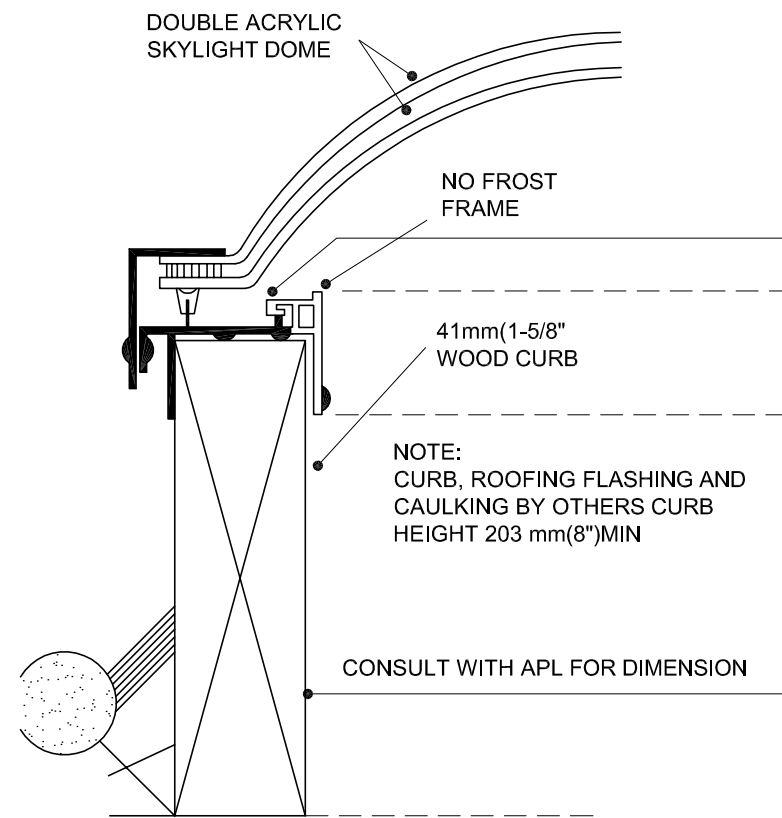

CLUSTER SKYLIGHTS ALUMINIUM

MULLION PLAN

<p>THE USE OF THIS DRAWING IS RESTRICTED TO INSTRUCTIONS RECEIVED FROM ARCHITECTURAL PLASTICS LTD.</p> <p>COPYRIGHT RESTS WITH ARCHITECTURAL PLASTICS LTD. AT ALL TIMES</p>	 Architectural Plastics Limited 	
	<p>707 Arrow Rd., Weston, Ont. M9M 2L4 AREA CODE 416 749-7070</p>	
	TITLE	DATE
	PROJECT	SCALE
ARCH.	DRW'N BY	
GEN. CONT.	DRAWG. No.	