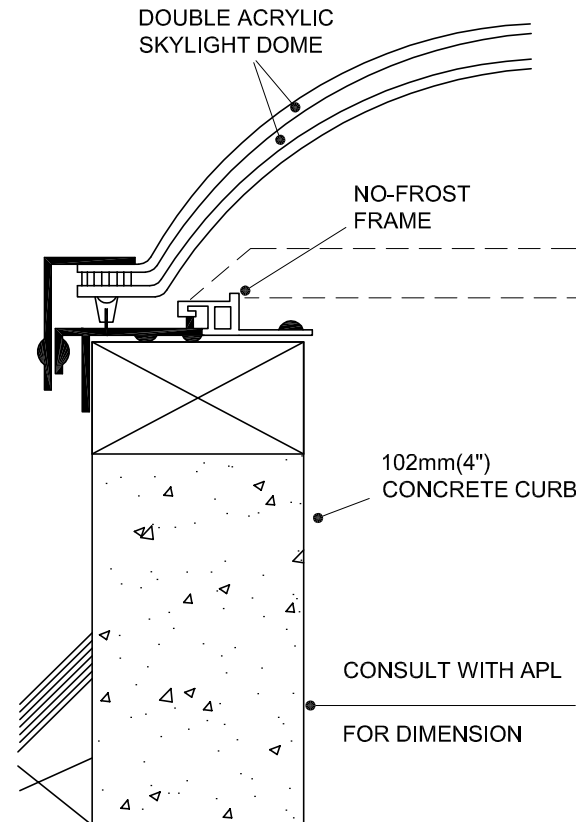

CLUSTER SKYLIGHTS ALUMINIUM

MULLION PLAN

<p>THE USE OF THIS DRAWING IS RESTRICTED TO INSTRUCTIONS RECEIVED FROM ARCHITECTURAL PLASTICS LTD.</p> <p>COPYRIGHT RESTS WITH ARCHITECTURAL PLASTICS LTD. AT ALL TIMES</p>	 Architectural Plastics Limited 	
	<p>707 Arrow Rd., Weston, Ont. M9M 2L4 AREA CODE 416 749-7070</p>	
	TITLE	DATE
	PROJECT	SCALE
ARCH.	DRW'N BY	
GEN. CONT.	DRAWG. No.	