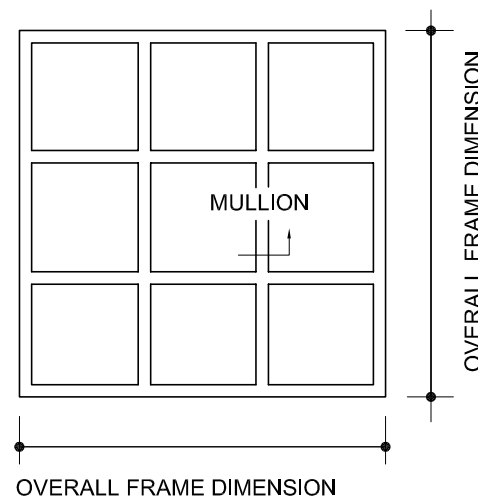

CLUSTER SKYLIGHTS ALUMINIUM

MULLION PLAN

<p>THE USE OF THIS DRAWING IS RESTRICTED TO INSTRUCTIONS RECEIVED FROM ARCHITECTURAL PLASTICS LTD.</p> <p>COPYRIGHT RESTS WITH ARCHITECTURAL PLASTICS LTD. AT ALL TIMES</p>	 Architectural Plastics Limited 	
	<p>707 Arrow Rd., Weston, Ont. M9M 2L4 AREA CODE 416 749-7070</p>	
	TITLE	DATE
	PROJECT	SCALE
ARCH.	DRW'N BY	
GEN. CONT.	DRAWG. No.	